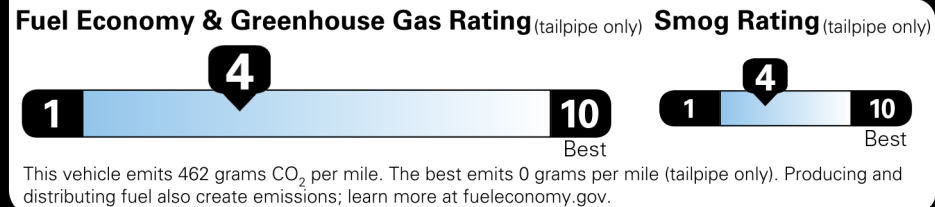

For Full Product Details:
Please Visit Toyota.com/Tundra
Full Tank of Gas

BASE MANUFACTURER'S SUGGESTED RETAIL PRICE $66,695.00

OPTIONAL EQUIPMENT

FE	50 State Emissions	
HU	10-in. color Head-Up Display	600.00
OF	TRD Off-Road Package - Includes 20-in. TRD alloy wheels with all-terrain tires, TRD grille, "TRD OFF-ROAD" bed-side decal, off-road suspension with Bilstein shocks, skid plates, mud guards, red TRD engine start button, TRD leather-wrapped shift knob, aluminum sport pedals, electronically controlled locking rear differential, Multi-Terrain Select (MTS), Crawl Control (CRAWL), and Downhill Assist Control (DAC)	2,180.00
RB	Power Running Boards	1,350.00
ST	TRD Front Skid Plate	380.00
5A	Tri-Fold Tonneau Cover	1,295.00
2T	All Weather Floor Liners	199.00
LB	Non-Skid Spray-On Bed Liner	599.00
DK	Owner's Portfolio	

Not Original - Copy
Created on 2026-05-06 13:22:24 (UTC)

EPA DOT Fuel Economy and Environment

Gasoline Vehicle

Fuel Economy
19 MPG Std Pickups range from 12 to 87 MPG. The best vehicle rates 146 MPGe.
17 22
combined city/hwy city highway
5.3 gallons per 100 miles

You spend $4,500
more in fuel costs over 5 years compared to the average new vehicle.

Annual fuel cost $2,600

Actual results will vary for many reasons, including driving conditions and how you drive and maintain your vehicle. The average new vehicle gets 29 MPG and costs $8,500 to fuel over 5 years. Cost estimates are based on 15,000 miles per year at $3.30 per gallon. MPGe is miles per gasoline gallon equivalent. Vehicle emissions are a significant cause of climate change and smog.

fueleconomy.gov
Calculate personalized estimates and compare vehicles

MANUFACTURER'S SUGGESTED RETAIL PRICE[†]	$73,298.00
DELIVERY, PROCESSING AND HANDLING FEE	2,195.00
TOTAL SUGGESTED RETAIL PRICE	$75,493.00

Delivered by Truck to: 16061
FRANKFORT TOYOTA
1001 LEESTOWN RD
FRANKFORT KY40601

[†]Manufacturer's suggested retail price excludes delivery processing and handling fees, license and title fees, applicable federal, state and local taxes, and dealer and distributor options and accessories.

TML1E1N2S0F0W0